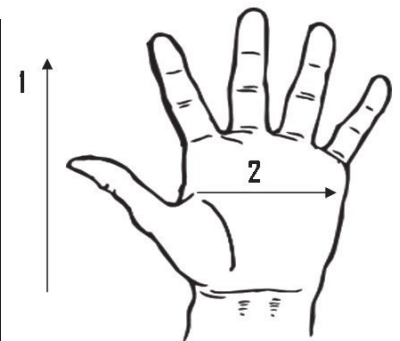

Technical Data:

Model Number: 9-5464LHTH

Material: Deerskin/ Thinsulate

Color: Yellow/White

Cuff Style: Safety Cuff

Packaging: 5 Dozen/Case

UOM: Dozen

Lining: Thinsulate

Sizes: XS-XXL

Dimensions (CM)

| Size Available | XS | S | M | L | XL | 2XL |
|------------------------|-------|-------|-------|-------|-------|-------|
| Total Length (1) | 23.00 | 23.50 | 24.50 | 25.50 | 26.00 | 26.50 |
| Palm Width (2) | 11.00 | 11.50 | 12.00 | 12.00 | 13.00 | 13.50 |
| Weight (per dozen) LBS | 3.30 | 3.70 | 3.80 | 4.00 | 4.60 | 5.60 |